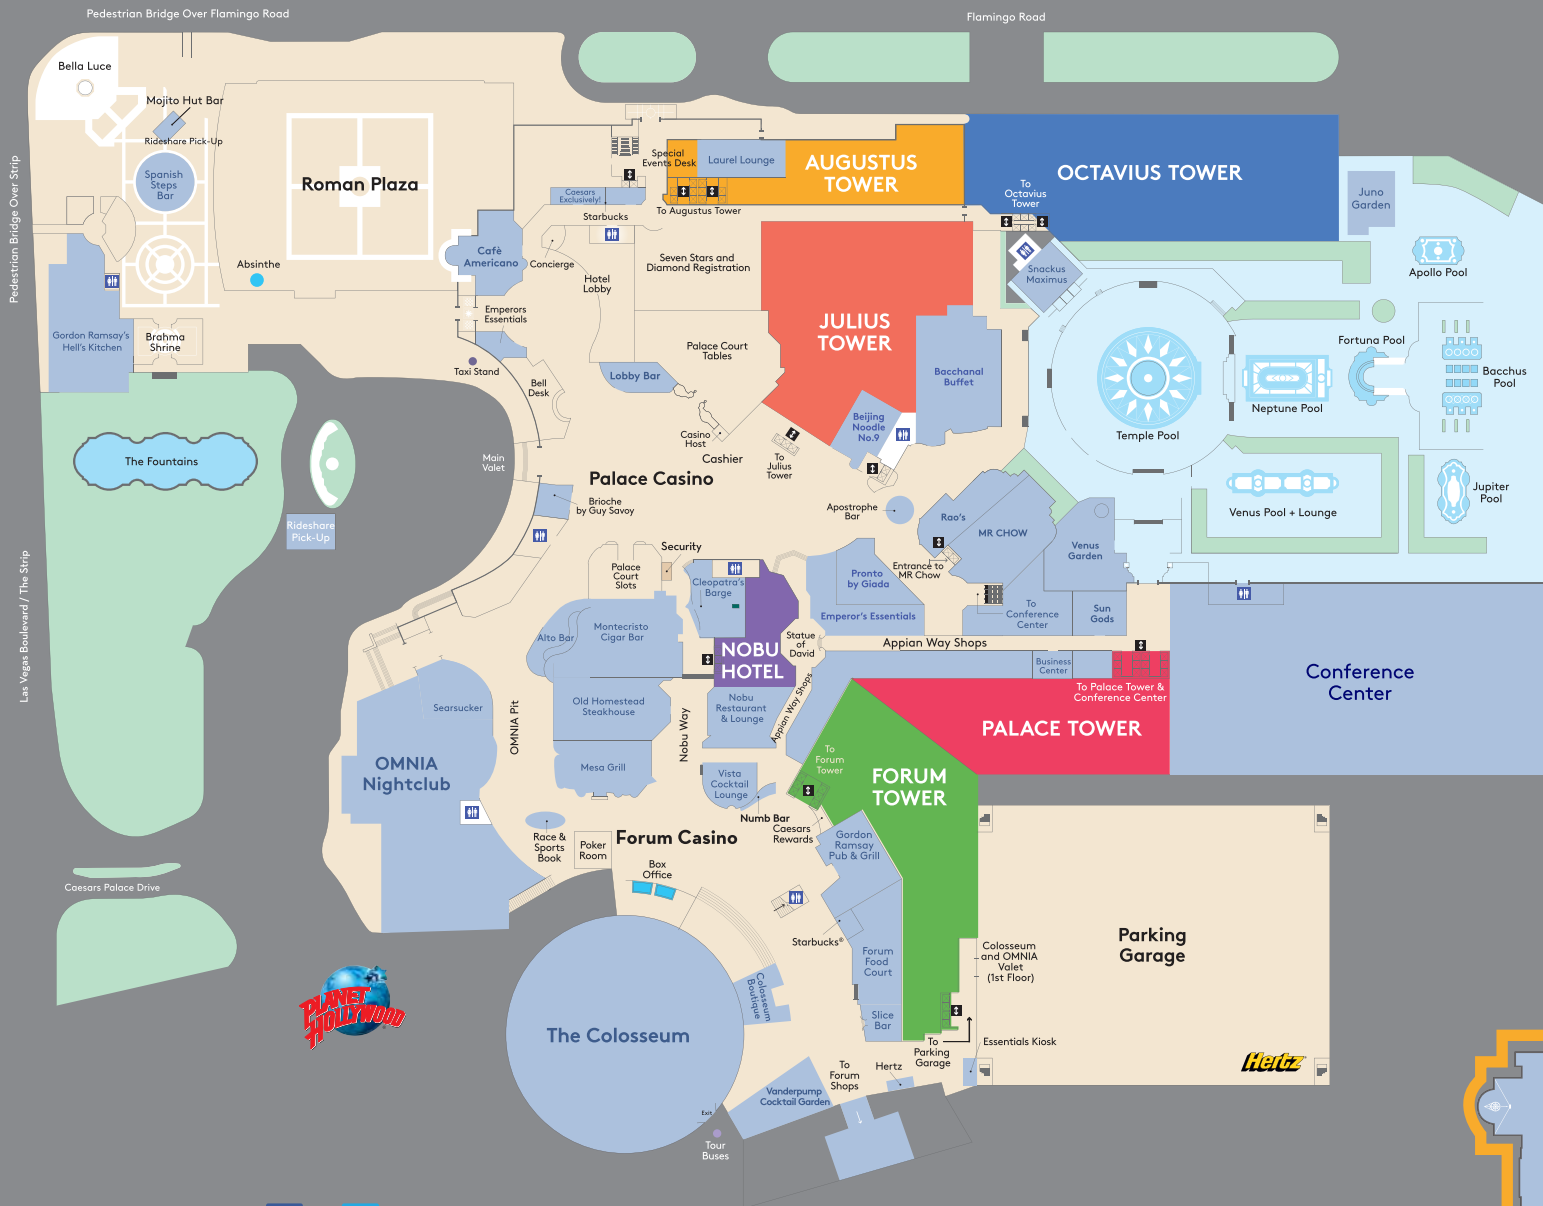

DOWNLOAD THE APP FOR A MAP OR TEXT MAP TO 227466

- AUGUSTUS TOWER**
- FORUM TOWER**
- JULIUS TOWER**
- NOBU HOTEL**
- OCTAVIUS TOWER**
- PALACE TOWER**

AUGUSTUS TOWER - SECOND FLOOR