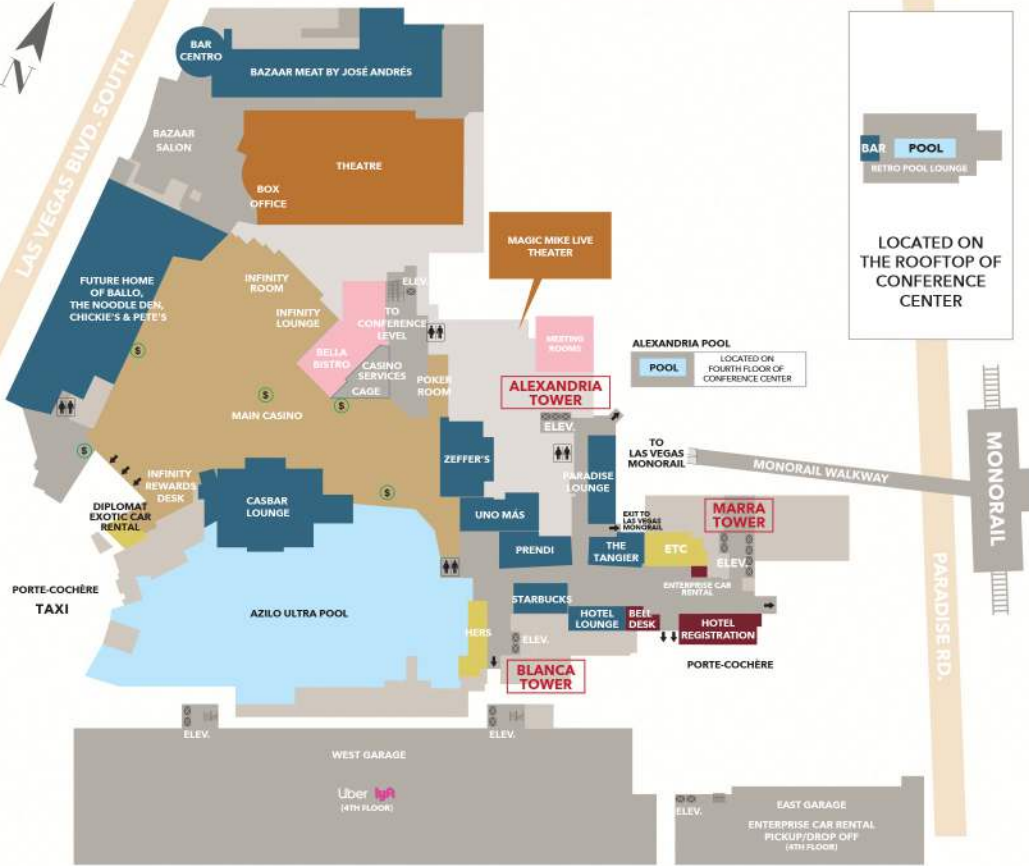

SAHARA AVE.

LAS VEGAS BLVD. SOUTH

BAR POOL
RETRO POOL LOUNGE

LOCATED ON THE ROOFTOP OF CONFERENCE CENTER

FITNESS CENTER & AMINA SPA

LOCATED ON SECOND FLOOR OF ALEXANDRIA TOWER

FITNESS STUDIO

LOCATED ON SECOND FLOOR OF BLANCA TOWER

ALEXANDRIA POOL
LOCATED ON FOURTH FLOOR OF CONFERENCE CENTER

MONORAIL

PARADISE RD.

MAP LEGEND

RESTAURANTS & LOUNGES	SPA/FITNESS CENTER
ENTERTAINMENT	MEETING/BALLROOMS
INFINITY REWARDS	RETAIL
HOTEL REGISTRATION	POOLS
	CASINO FLOOR
RESTROOMS	ELEVATOR
ATM	EXIT/ENTRANCE
STAIRS	