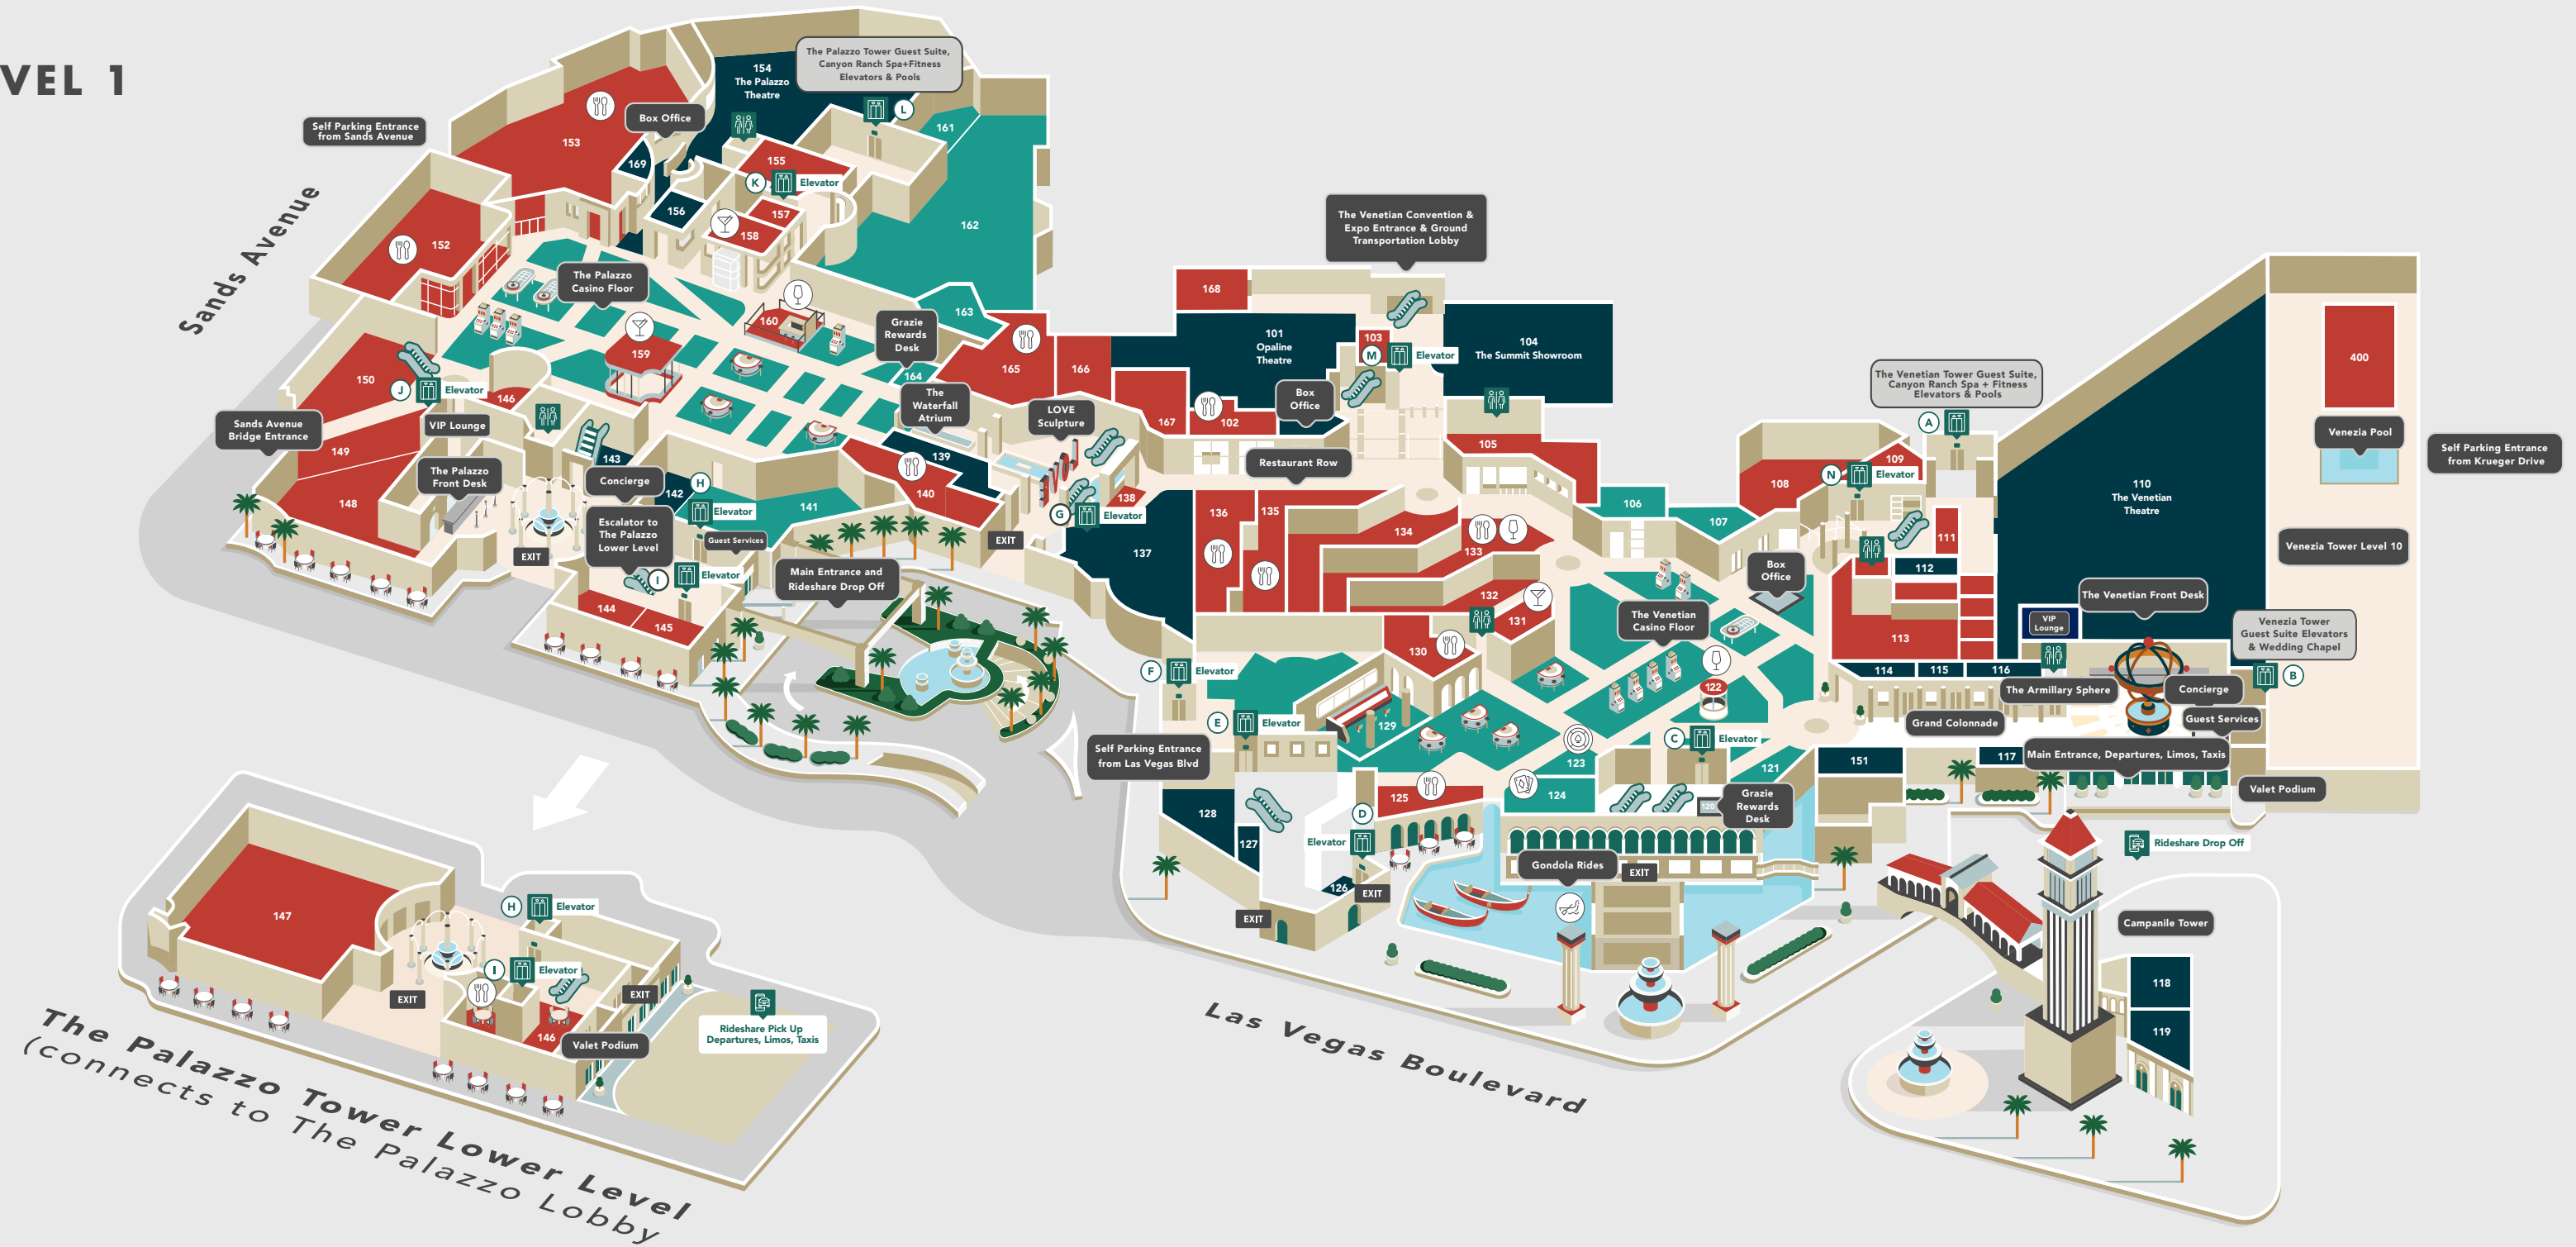

LEVEL 1

HALLWAY/SUITE LOCATORS

Use your suite number to find your resort location. The first number indicates the floor, followed by tower/hallway and your suite number.

- The Venetian® tower suites: 100-300
- Venezia tower suites: 400-600
- The Palazzo® tower suites: 700-900

POOLS, SPA & PRESTIGE CLUB LOUNGE

The Venetian Pools	4th Floor
The Palazzo Pools	3rd Floor
Venezia Pool	Venezia tower lobby level
Tao Beach Dayclub	4th Floor of The Venetian tower, but only accessible through Tao Asian Bistro in Grand Canal Shoppes®
Prestige Club Lounge	36th Floor of The Venetian tower 23rd Floor of The Palazzo tower
Canyon Ranch® Spa + Fitness	4th Floor of The Venetian tower 3rd Floor of The Palazzo tower

Bouchon, Venezia tower, The Venetian Level 10, 400
 Enjoy elevated French bistro classics and daily specials prepared with the best seasonal ingredients, as well as an extensive raw bar and fine breads and pastries baked daily.

TOUR COMPANY TRANSPORTATION PICK UP
 Ground Transportation (located within The Convention Center)
 Monorail nearest station is located at Harrah's
 Wheelchairs and scooters available with Guest Services