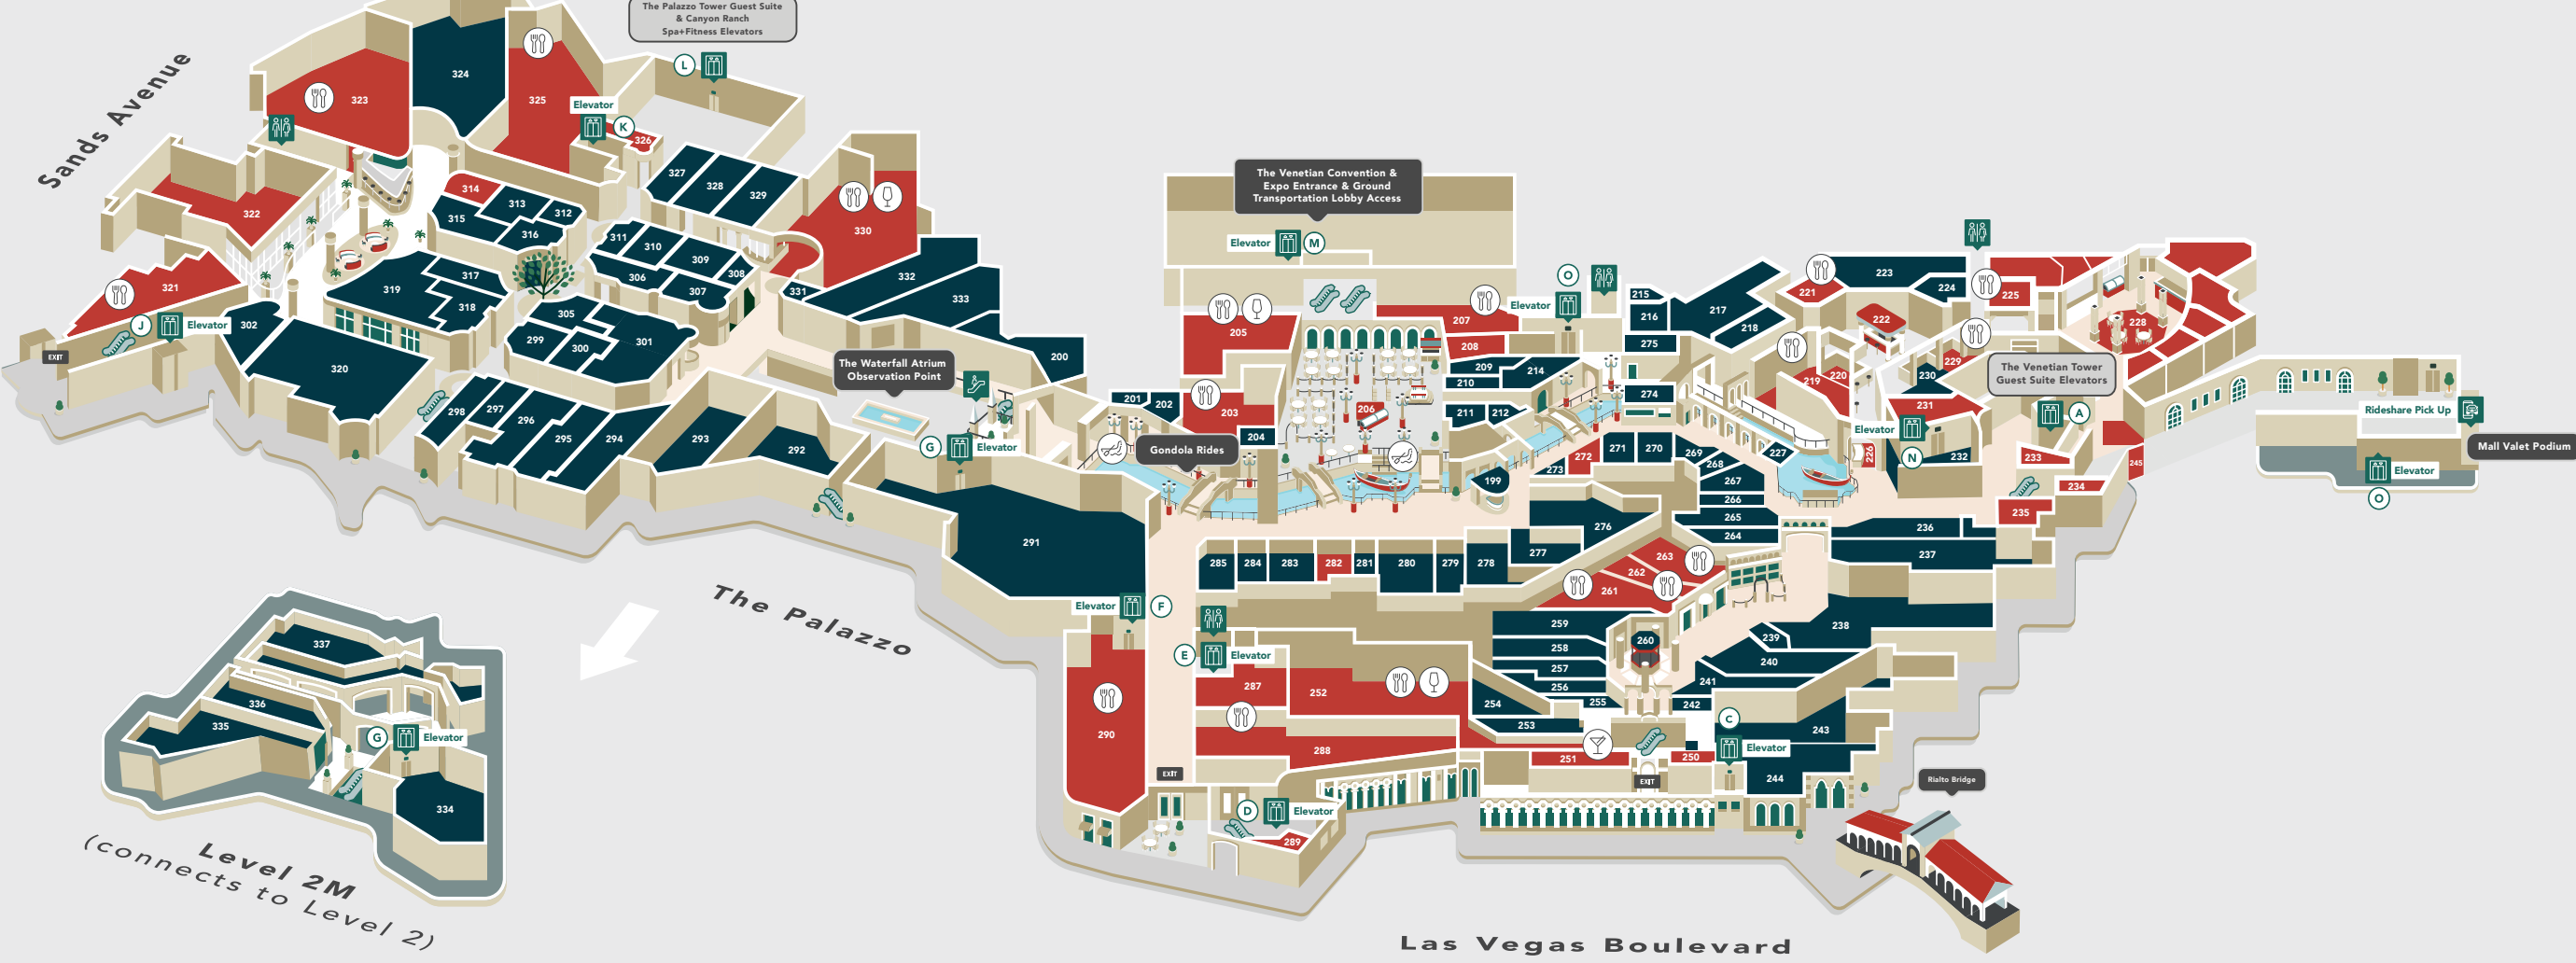

Hong Kong Café, Level 1, 140
 Discover this high-end, modern Chinese restaurant centrally located in The Palazzo Casino.

Matteo's Ristorante Italiano, Level 1, 102
 Fresh, seasonal, and regionally sourced ingredients recreate traditional Italian fare at Matteo's Ristorante Italiano.

Miznon, Level 1, 146
 Street-food favorites get a fresh, seasonal twist at Miznon, located just off The Palazzo Casino Floor.

Mott 32, Level 1, 152
 Showcasing authentic flavors from Cantonese, Szechuan, and Beijing cultures, their menu features a variety of Asian cultures through the finest ingredients.

SUGARCANE raw bar grill, Level 1, 105
 Globally inspired small plates come from three kitchen concepts—an open fire grill, raw bar, and traditional kitchen.

SUSHISAMBA, Level 2, 323
 From the sizzling meats of the robata grill to super-fresh sushi, sashimi, and ceviche, SUSHISAMBA has something for everyone.

LEVEL 2

LEGEND

- FOOD & LOUNGES
- SHOPPING & ENTERTAINMENT
- CASINO
- RESTROOM
- ELEVATOR
- ESCALATOR
- WINE
- RESTAURANT
- GONDOLA
- GAMING - ETG
- POKER ROOM
- COCKTAIL

ELEVATORS

- A The Venetian tower Guest Suites & Canyon Ranch Spa
- C Casino • Mall
- D Casino • Mall
- E Casino • Mall
- F Las Vegas Boulevard • Mall
- G Casino • Mall • Upper Atrium
- J Casino • Sands Avenue Bridge • Mall
- K Parking Garage • Casino • Mall
- L The Palazzo tower Guest Suites & Canyon Ranch Spa
- M Casino • Mall
- N Casino • Mall
- O Parking Garage • Mall • Venezia tower