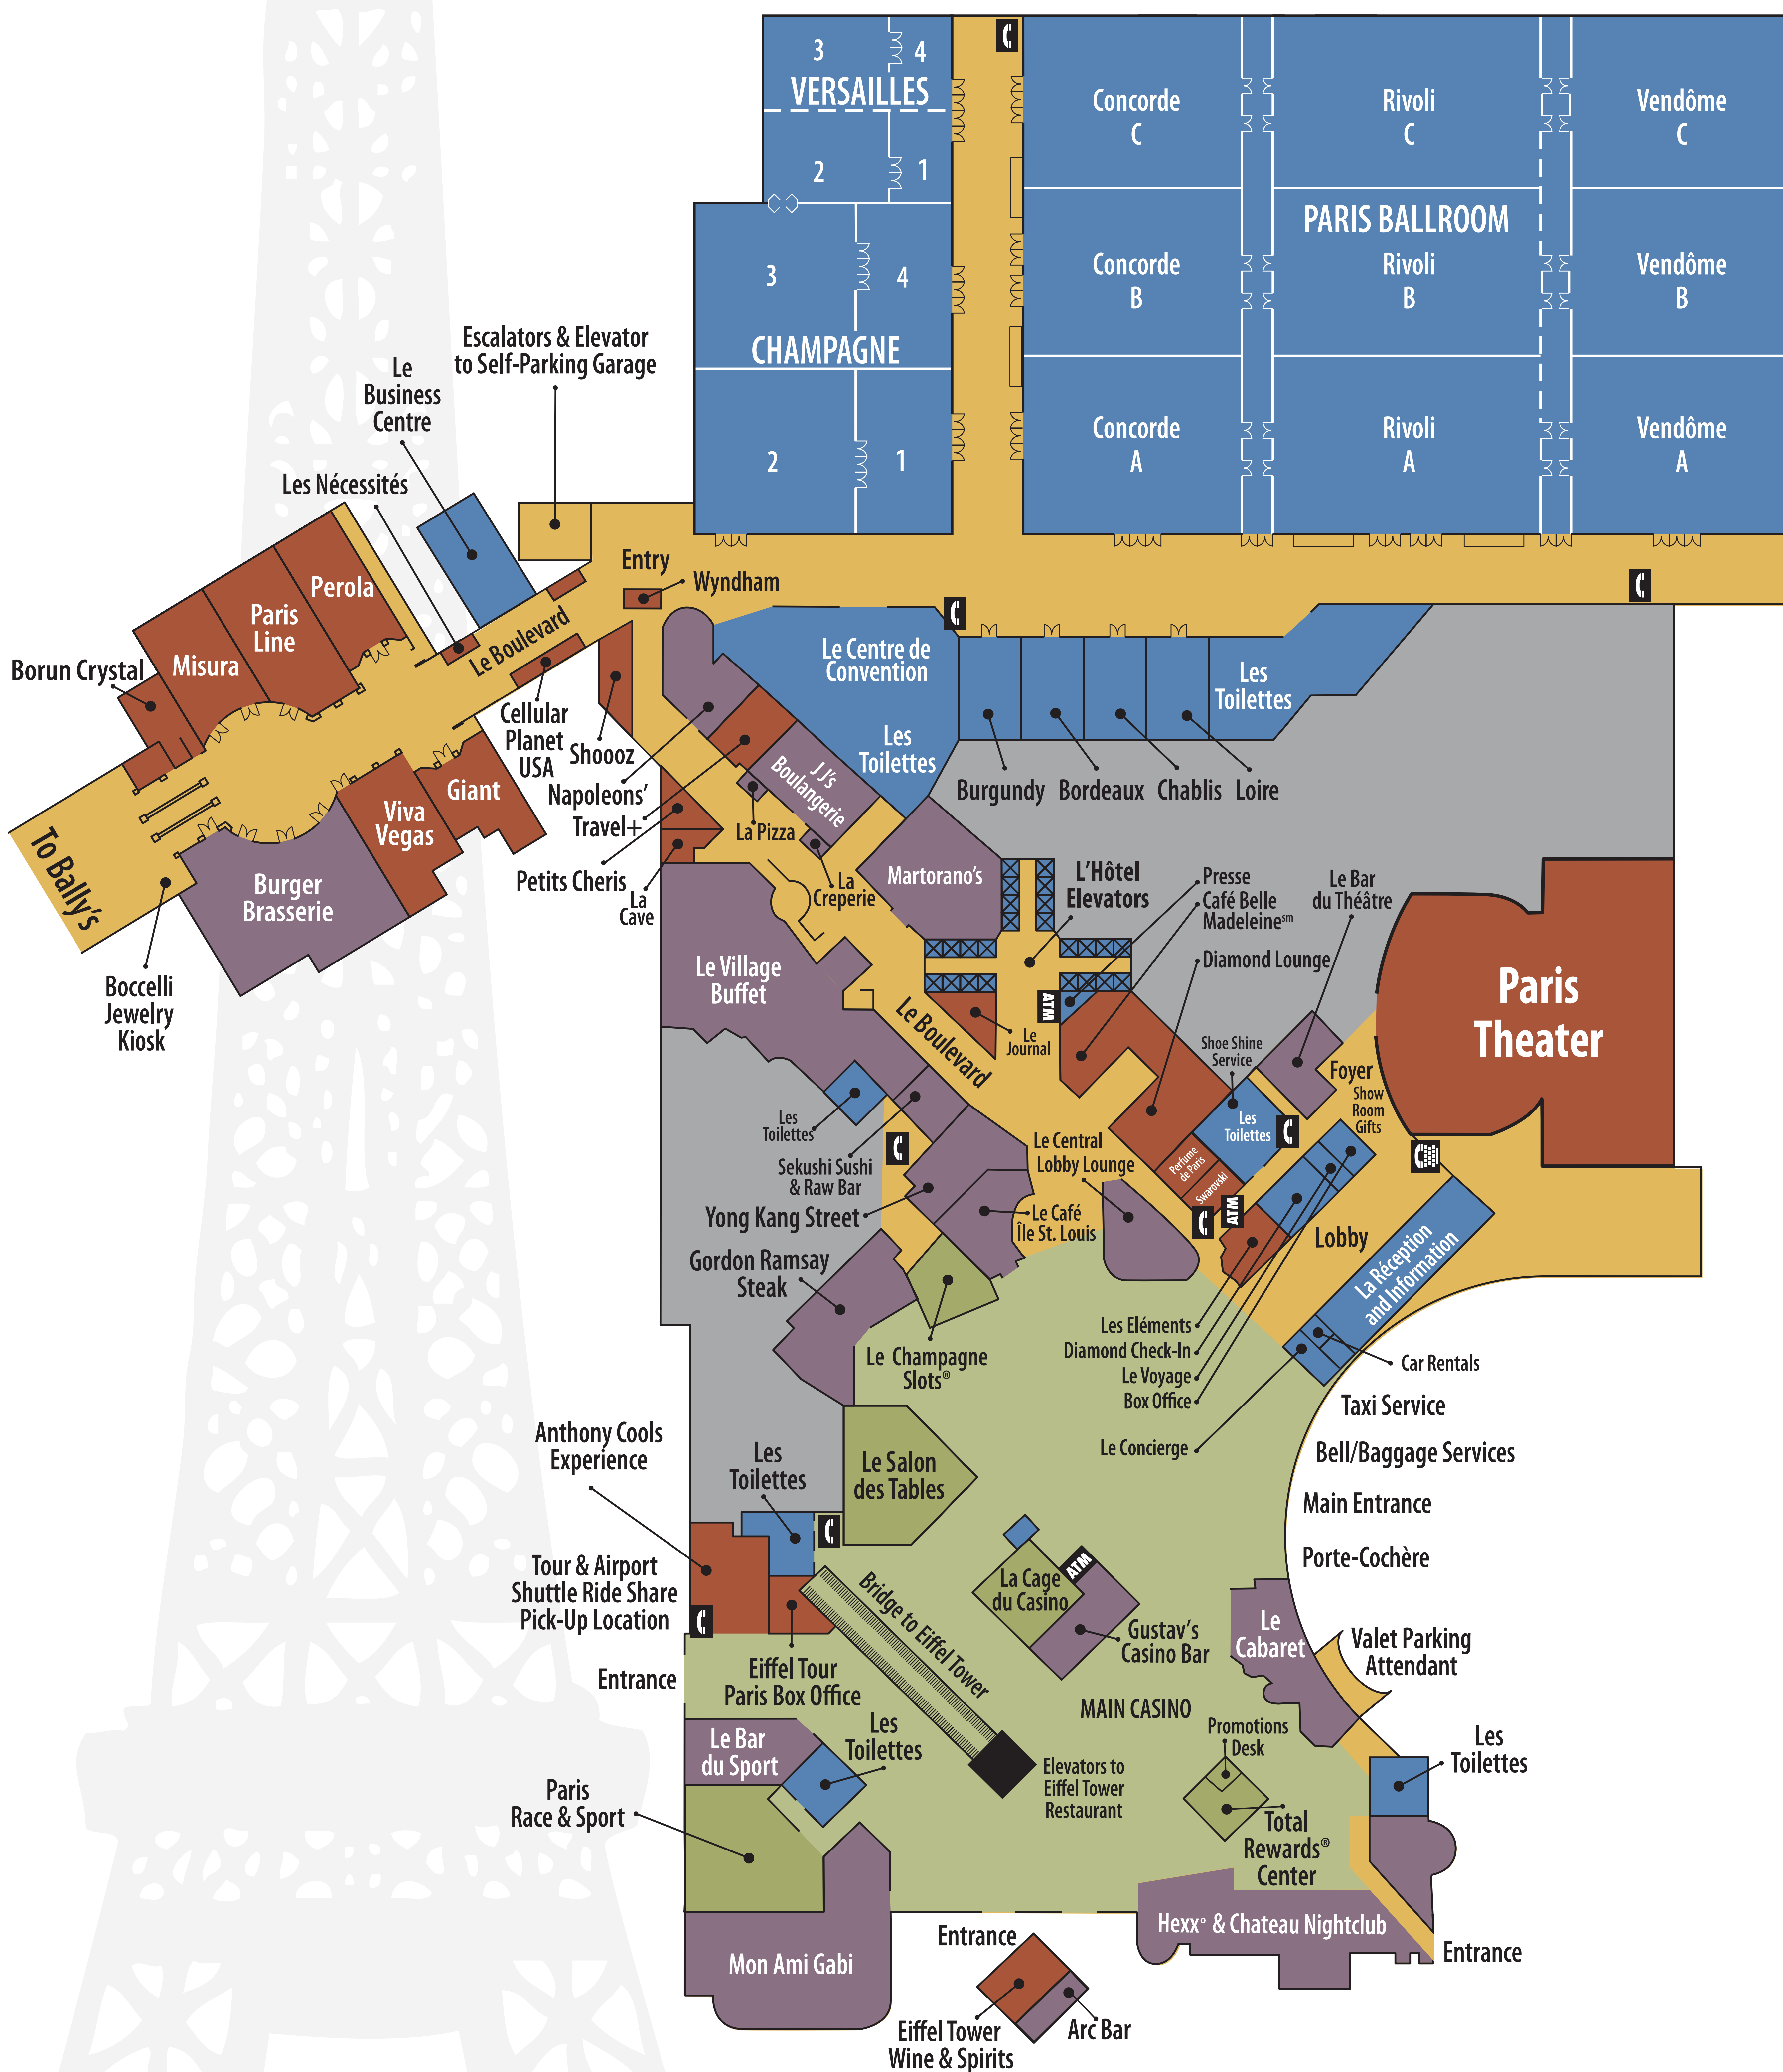

CASINO LEVEL

Las Vegas Boulevard

- Casino/Gaming
- Restaurants/Lounges
- Retail/Entertainment
- Hotel Services
- Walkways

Paris Spa by Mandara and our two Wedding Chapels are located on the second level and may be reached by L'Hôtel elevators.

Soleil Pool and L'Oasis pool store are located on the third level and may be reached by L'Hôtel elevators.

All restrooms are wheelchair accessible.