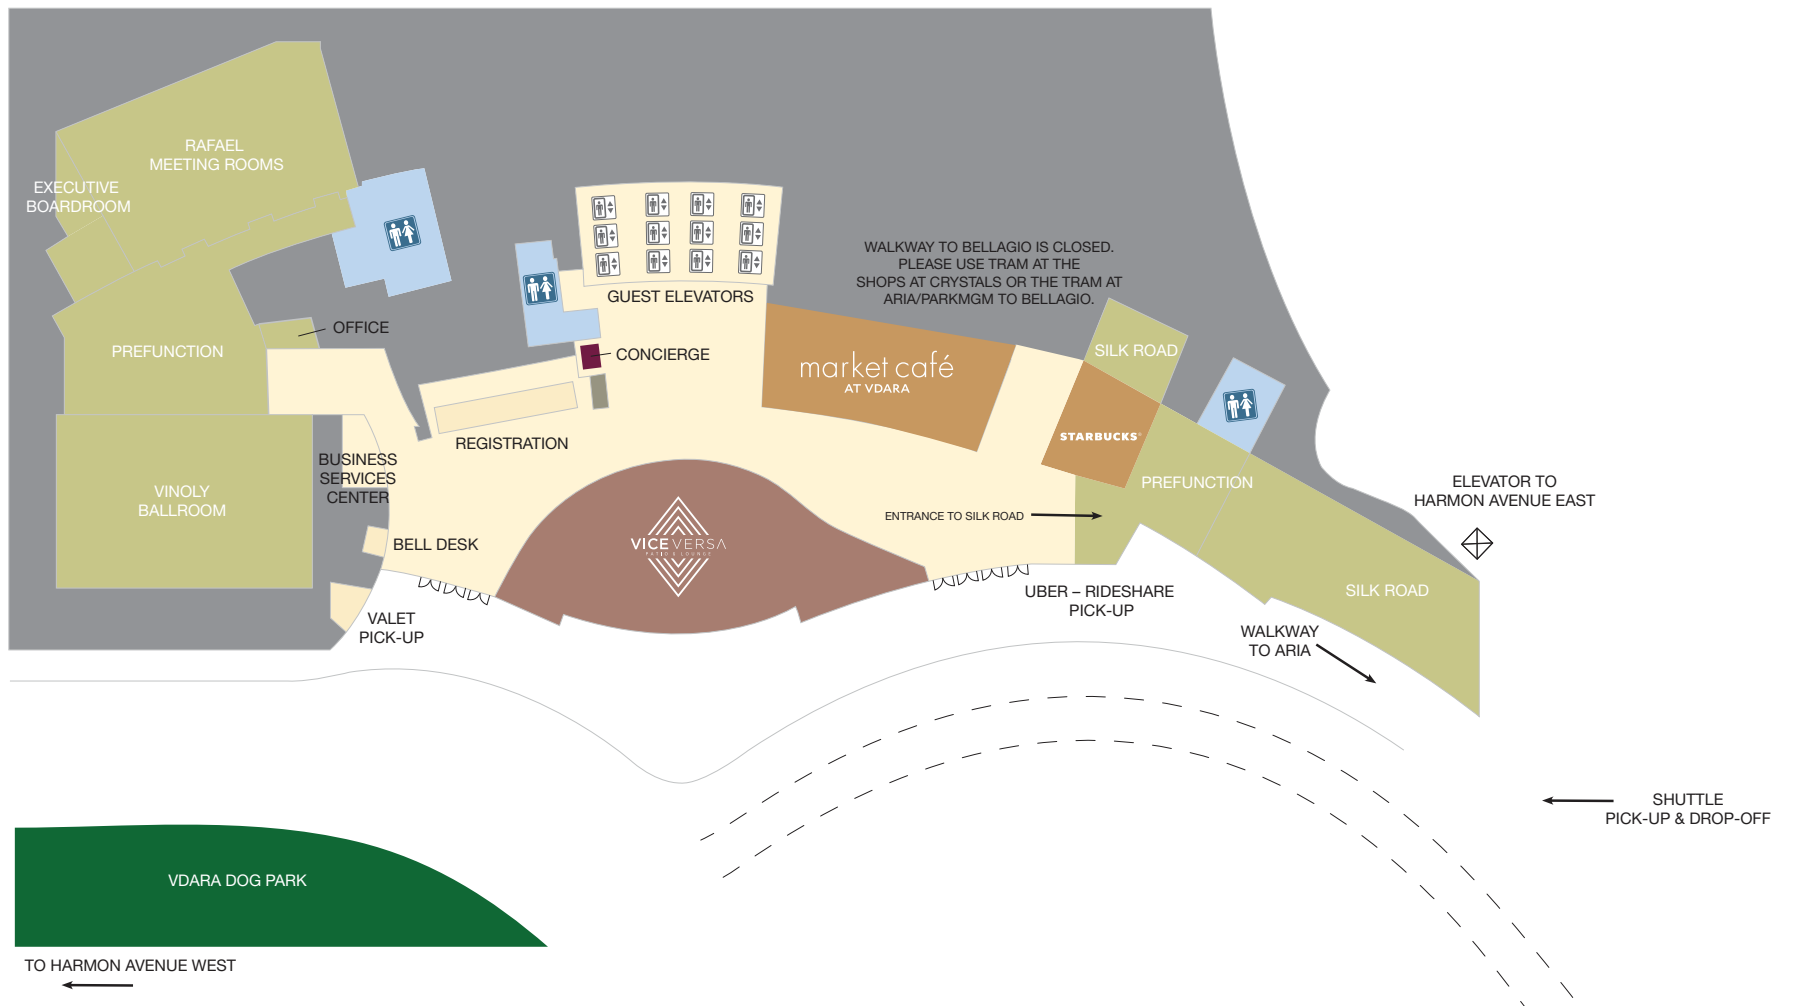

PROMENADE LEVEL

- | | | |
|--------------------------|----------------------|--------------------------|
| PUBLIC THOROUGHFARE | SPA / FITNESS CENTER | WASHROOMS |
| SLOTS & ELECTRONIC GAMES | BARS & LOUNGES | MEN'S SHOESHINE |
| TABLE GAMES | CONCIERGE | AUTOMATED TELLER MACHINE |
| CASINO & SPORTS BOOK | MEETING SPACES | INTERNET KIOSKS |
| SHOPS & BOUTIQUES | ELEVATORS | TELEPHONE |
| RESTAURANTS | STAIRS & ESCALATORS | UBER & RIDESHARE |
| | | TRAM |

NORTH VALET LOWER LEVEL

KEY

- | | | |
|--------------------------|----------------------|--------------------------|
| PUBLIC THOROUGHFARE | SPA / FITNESS CENTER | WASHROOMS |
| SLOTS & ELECTRONIC GAMES | BARS & LOUNGES | MEN'S SHOESHINE |
| TABLE GAMES | CONCIERGE | AUTOMATED TELLER MACHINE |
| CASINO & SPORTS BOOK | MEETING SPACES | INTERNET KIOSKS |
| SHOPS & BOUTIQUES | ELEVATORS | TELEPHONE |
| RESTAURANTS | STAIRS & ESCALATORS | UBER & RIDESHARE |
| | | TRAM |

◀ PREV

HOME

NEXT ▶

Vdara®

LEVEL 1

KEY

- | | | |
|--------------------------|----------------------|--------------------------|
| PUBLIC THOROUGHFARE | SPA / FITNESS CENTER | WASHROOMS |
| SLOTS & ELECTRONIC GAMES | BARS & LOUNGES | MEN'S SHOESHINE |
| TABLE GAMES | CONCIERGE | AUTOMATED TELLER MACHINE |
| CASINO & SPORTS BOOK | MEETING SPACES | INTERNET KIOSKS |
| SHOPS & BOUTIQUES | ELEVATORS | TELEPHONE |
| RESTAURANTS | STAIRS & ESCALATORS | UBER & RIDESHARE |
| | | TRAM |

Vdara®

LEVEL 2- THE SPA

KEY

- | | | |
|--------------------------|----------------------|--------------------------|
| PUBLIC THOROUGHFARE | SPA / FITNESS CENTER | WASHROOMS |
| SLOTS & ELECTRONIC GAMES | BARS & LOUNGES | MEN'S SHOESHINE |
| TABLE GAMES | CONCIERGE | AUTOMATED TELLER MACHINE |
| CASINO & SPORTS BOOK | MEETING SPACES | INTERNET KIOSKS |
| SHOPS & BOUTIQUES | ELEVATORS | TELEPHONE |
| RESTAURANTS | STAIRS & ESCALATORS | UBER & RIDESHARE |
| | | TRAM |