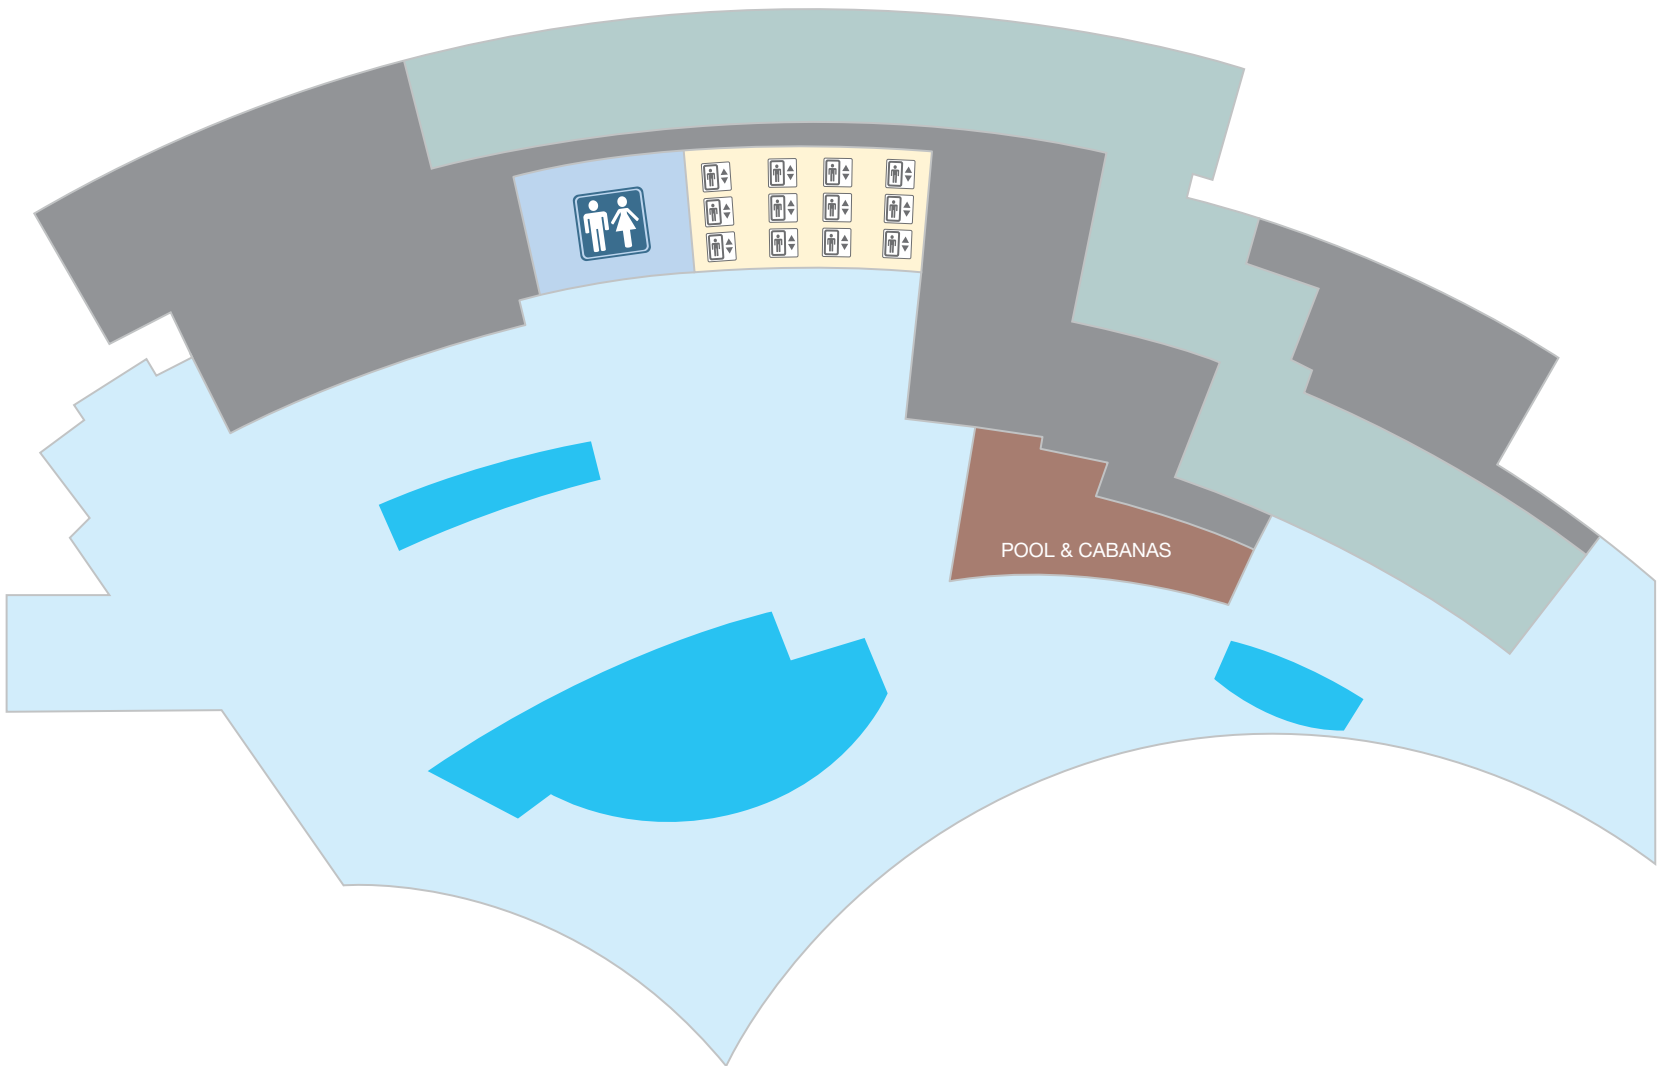

NORTH VALET LOWER LEVEL

KEY

- | | | |
|--------------------------|----------------------|--------------------------|
| PUBLIC THOROUGHFARE | SPA / FITNESS CENTER | WASHROOMS |
| SLOTS & ELECTRONIC GAMES | BARS & LOUNGES | MEN'S SHOESHINE |
| TABLE GAMES | CONCIERGE | AUTOMATED TELLER MACHINE |
| CASINO & SPORTS BOOK | MEETING SPACES | INTERNET KIOSKS |
| SHOPS & BOUTIQUES | ELEVATORS | TELEPHONE |
| RESTAURANTS | STAIRS & ESCALATORS | UBER & RIDESHARE |
| | | TRAM |

◀ PREV

HOME

NEXT ▶

Vdara®

LEVEL 1

KEY

- | | | |
|--------------------------|----------------------|--------------------------|
| PUBLIC THOROUGHFARE | SPA / FITNESS CENTER | WASHROOMS |
| SLOTS & ELECTRONIC GAMES | BARS & LOUNGES | MEN'S SHOESHINE |
| TABLE GAMES | CONCIERGE | AUTOMATED TELLER MACHINE |
| CASINO & SPORTS BOOK | MEETING SPACES | INTERNET KIOSKS |
| SHOPS & BOUTIQUES | ELEVATORS | TELEPHONE |
| RESTAURANTS | STAIRS & ESCALATORS | UBER & RIDESHARE |
| | | TRAM |

Vdara®

LEVEL 2- THE SPA

KEY

- | | | |
|--------------------------|----------------------|--------------------------|
| PUBLIC THOROUGHFARE | SPA / FITNESS CENTER | WASHROOMS |
| SLOTS & ELECTRONIC GAMES | BARS & LOUNGES | MEN'S SHOESHINE |
| TABLE GAMES | CONCIERGE | AUTOMATED TELLER MACHINE |
| CASINO & SPORTS BOOK | MEETING SPACES | INTERNET KIOSKS |
| SHOPS & BOUTIQUES | ELEVATORS | TELEPHONE |
| RESTAURANTS | STAIRS & ESCALATORS | UBER & RIDESHARE |
| | | TRAM |

◀ PREV

HOME

NEXT ▶

Vdara®

LEVEL 3 - POOL

KEY

- | | | |
|--------------------------|----------------------|--------------------------|
| PUBLIC THOROUGHFARE | SPA / FITNESS CENTER | WASHROOMS |
| SLOTS & ELECTRONIC GAMES | BARS & LOUNGES | MEN'S SHOESHINE |
| TABLE GAMES | CONCIERGE | AUTOMATED TELLER MACHINE |
| CASINO & SPORTS BOOK | MEETING SPACES | INTERNET KIOSKS |
| SHOPS & BOUTIQUES | ELEVATORS | TELEPHONE |
| RESTAURANTS | STAIRS & ESCALATORS | UBER & RIDESHARE |
| | | TRAM |