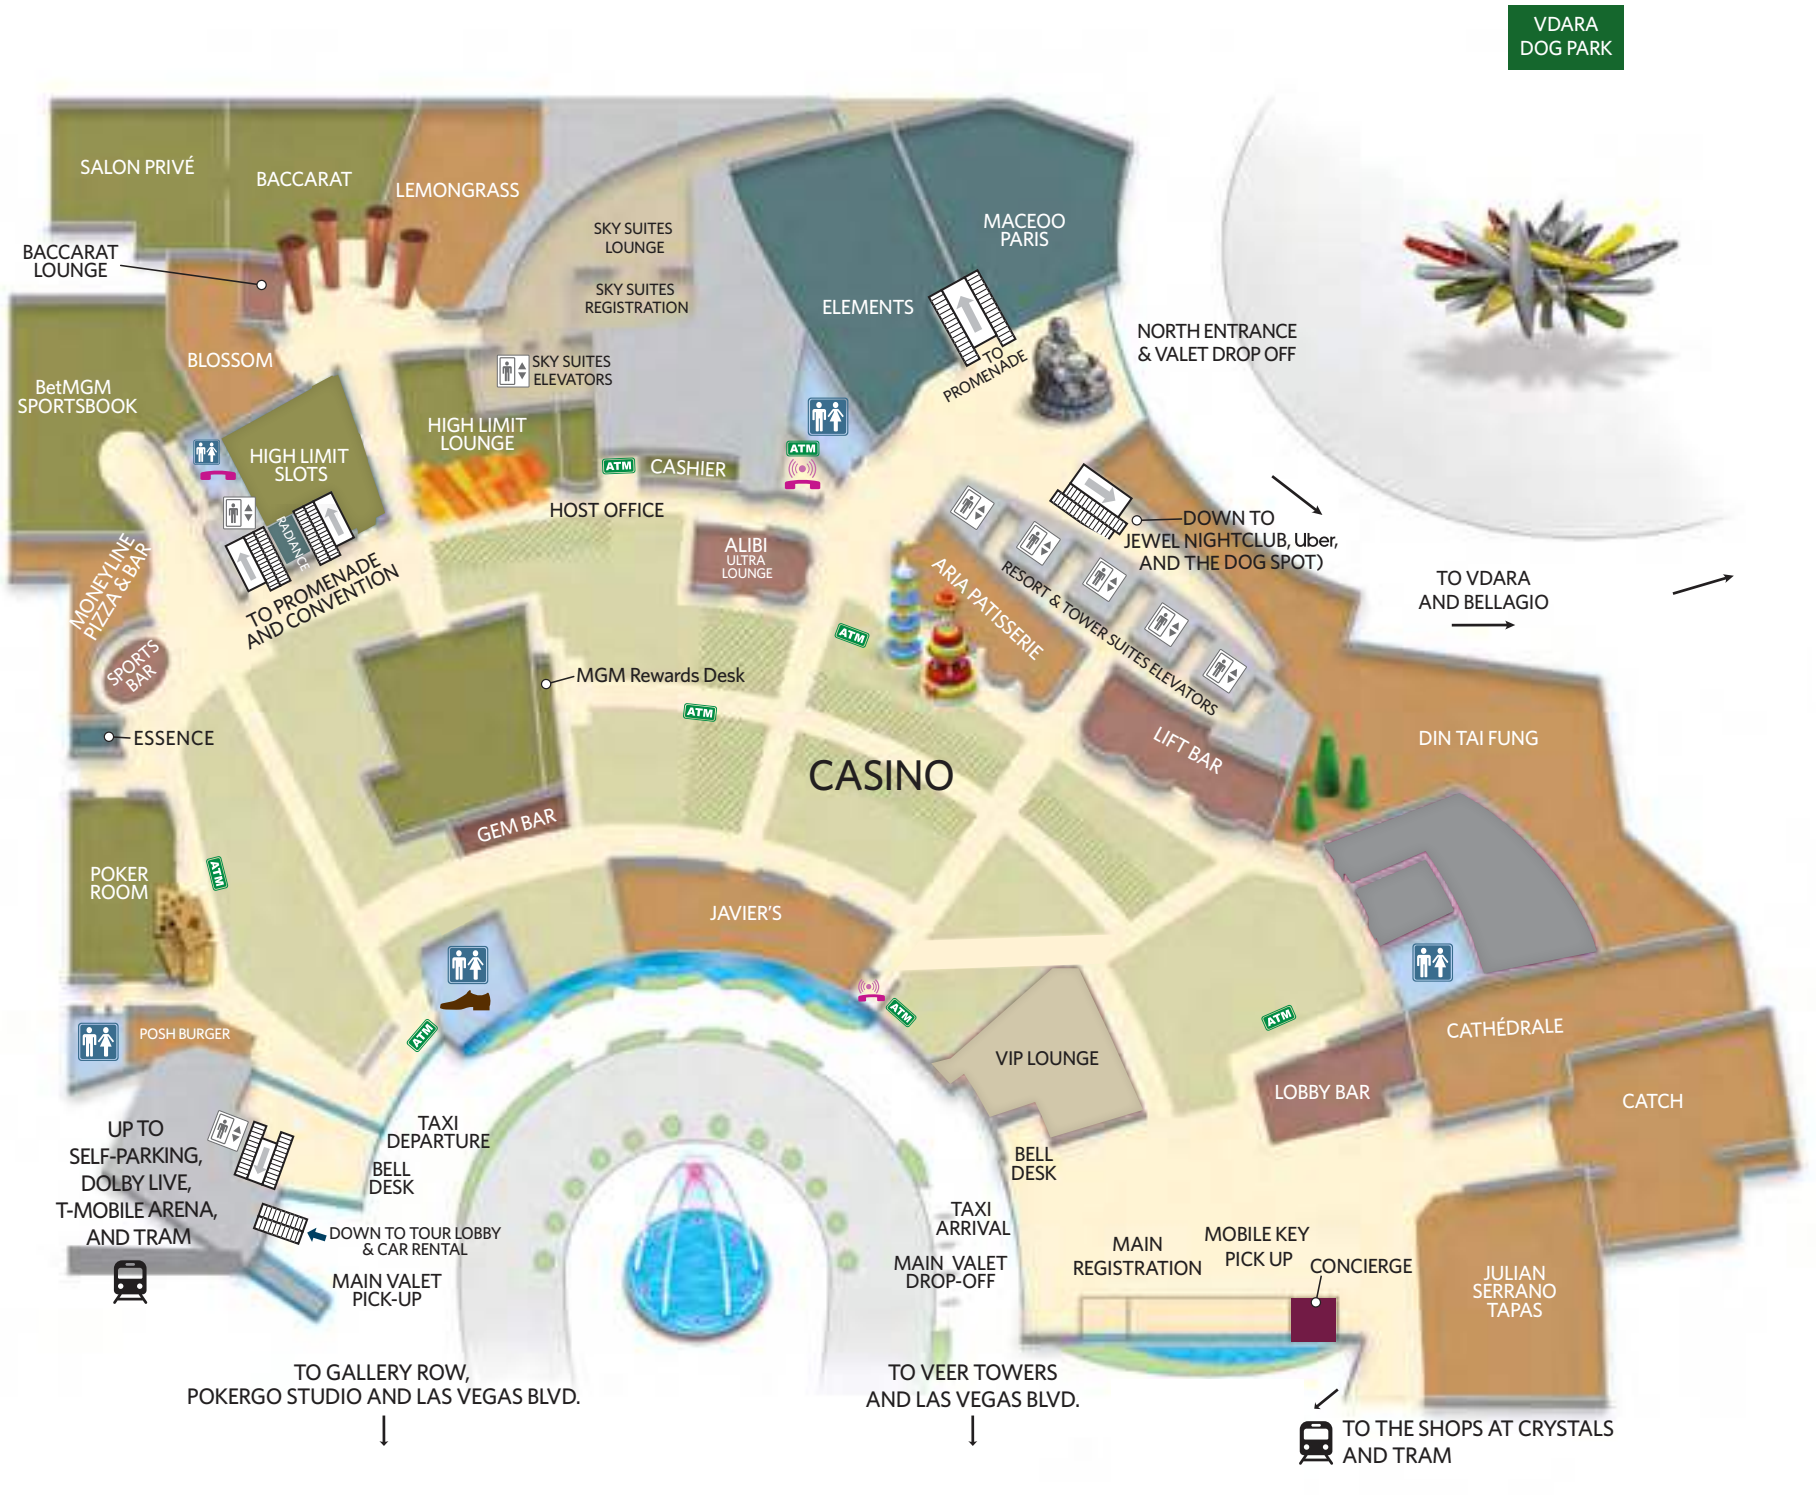

CASINO LEVEL

VDARA DOG PARK

KEY

PUBLIC THOROUGHFARE	SPA / FITNESS CENTER	WASHROOMS
SLOTS & ELECTRONIC GAMES	BARS & LOUNGES	MEN'S SHOESHINE
TABLE GAMES	CONCIERGE	AUTOMATED TELLER MACHINE
CASINO & SPORTS BOOK	MEETING SPACES	INTERNET KIOSKS
SHOPS & BOUTIQUES	ELEVATORS	TELEPHONE
RESTAURANTS	STAIRS & ESCALATORS	UBER & RIDESHARE
		TRAM